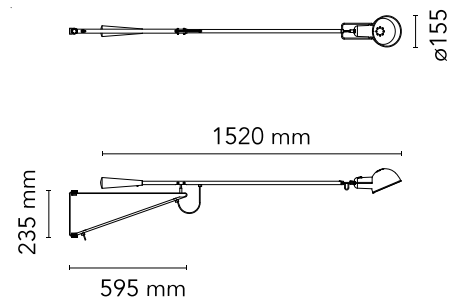

FLOS

A0320009 White

265 Small

Designed by Paolo Rizzatto, 1973

Halogen - 75W

Wall lamp providing direct light. Painted steel adjustable arm and reflector. Chrome-plated brass reflector support. Cast iron tapered counterweight. Painted steel wall fixture.

Are you a professional and your project needs consulting and support?

[BOOK AN APPOINTMENT](#)

Main specifications

EAN	8059607606124
Mounting	Wall
Environment	Indoor dry location
Light source type	Bulb
Lamp category	Halogen
Lamp holder	E27
Ilcos	HSGSA
Number of heads	1
Power (W)	75

Physical

Colour	White
Cord length (mm)	2030
Net weight (kg)	5
Package volume (m3)	0.09
IP	20